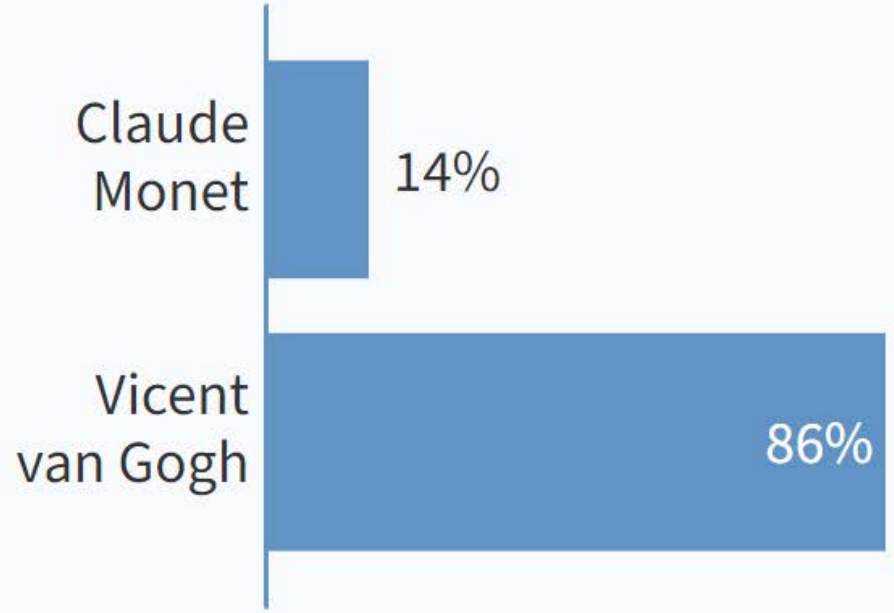

Pregunta contestada en Talleres de Innovación Docente:

Poll locked. Responses not accepted.

¿Quién pintó La Noche Estrellada?