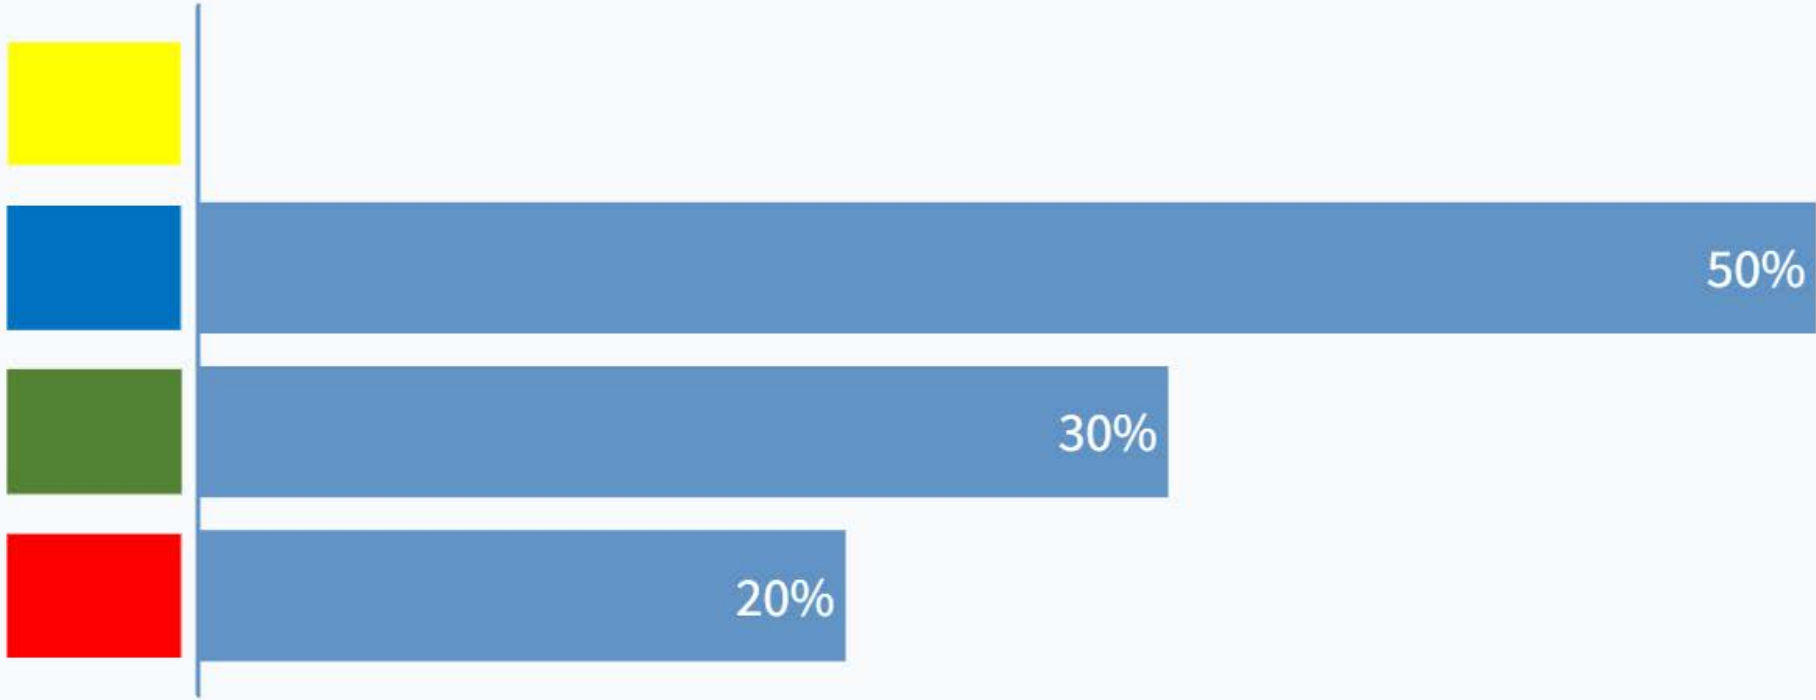

Pregunta contestada en Talleres de Innovación Docente:

Poll locked. Responses not accepted.

¿Qué color te gusta más?